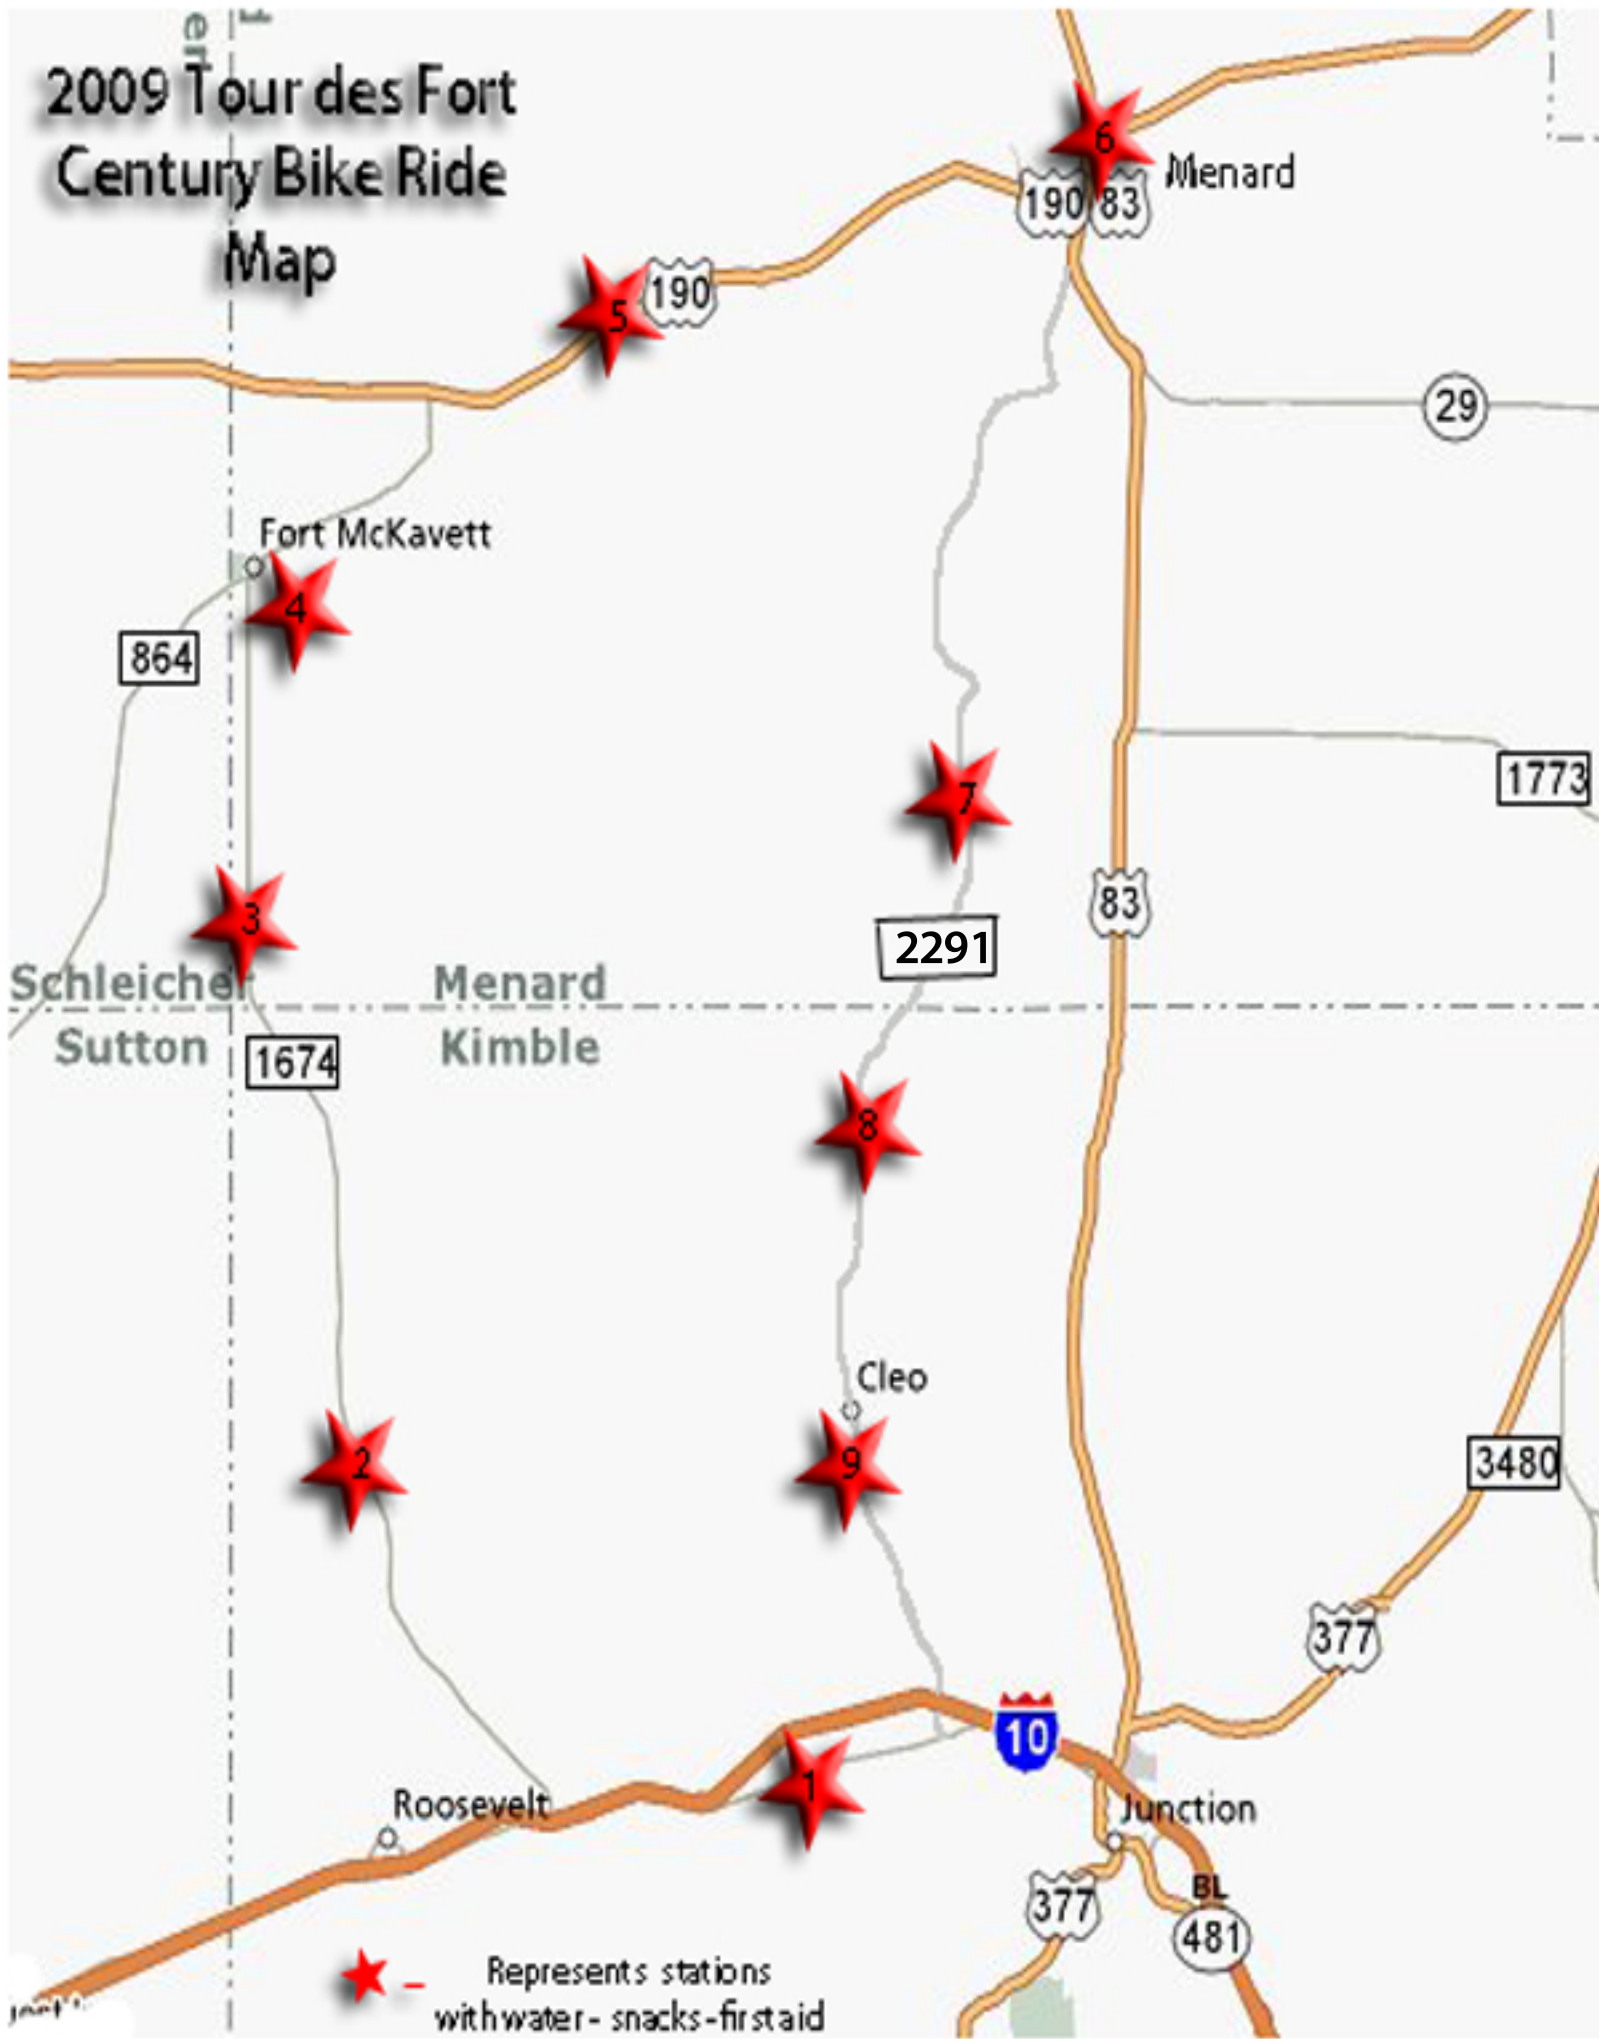

# 2009 Tour des Fort Century Bike Ride Map

★ - Represents stations with water - snacks - first aid